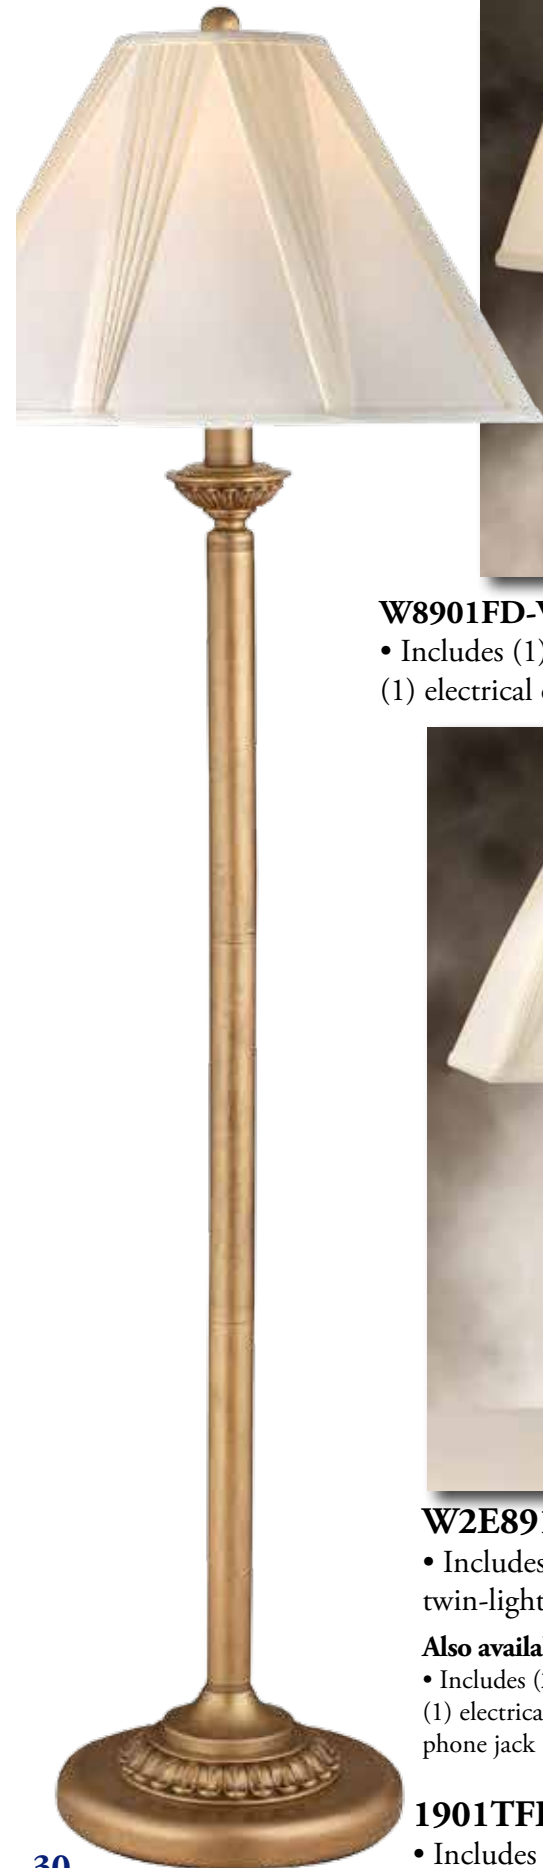

The French Gold Group

W8901FD-WC 4" x 6" Single Wall Lamp

- Includes (1) on/off rocker base switch and (1) electrical outlet