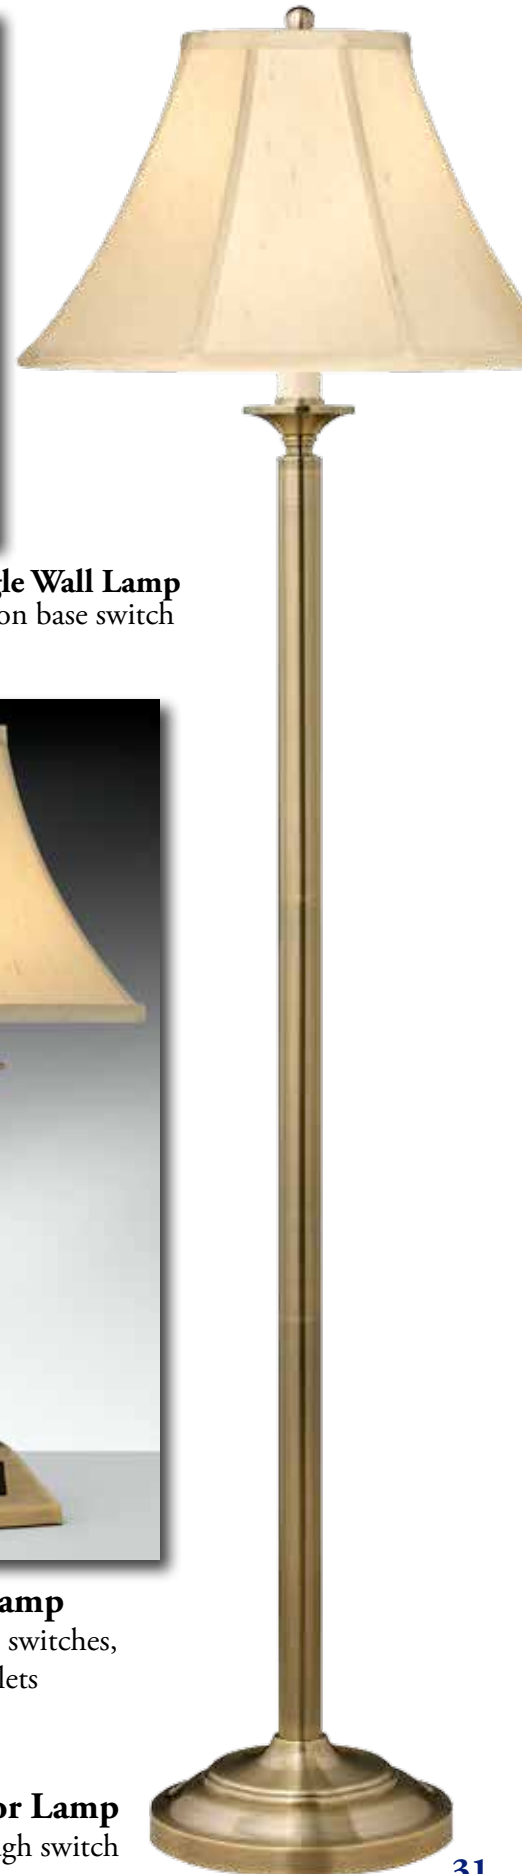

- Includes (2) on/off rocker base switches, twin-light, and (2) electrical outlets

1482SB 60" Floor Lamp

- Includes (1) on/off push-through switch