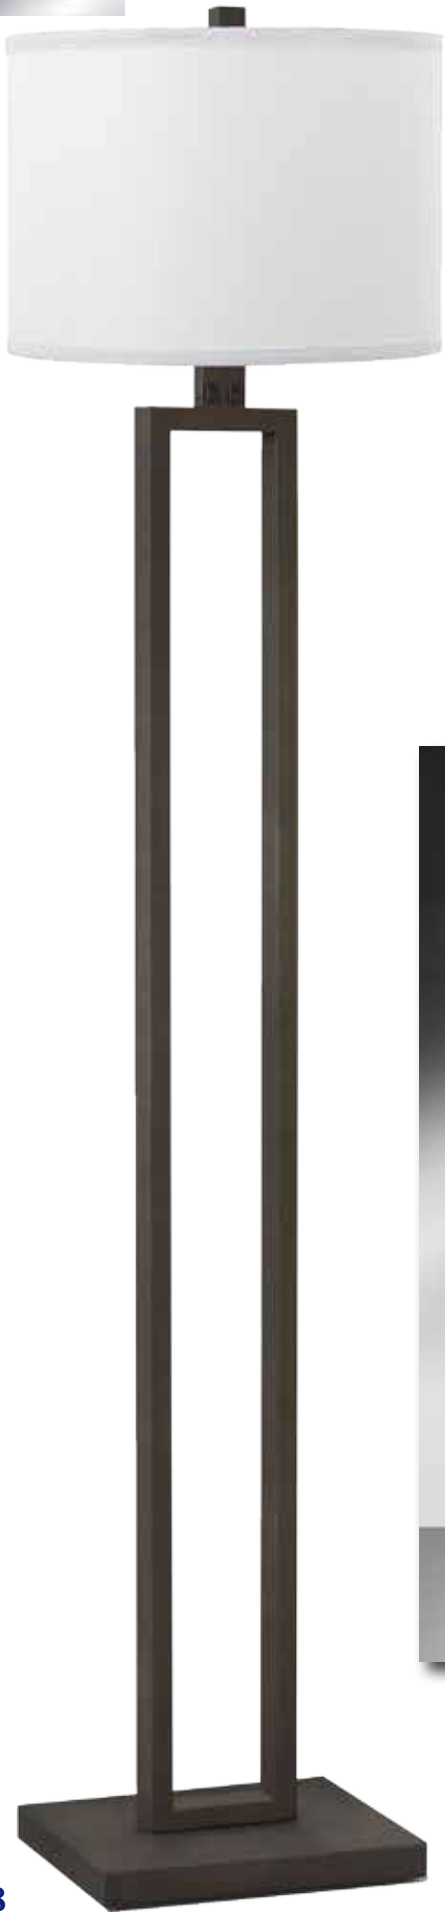

NEW

The Truly Yours Group

featuring Metallic Bronze,
Champagne and Brushed Steel
Finishes

WS910WGC

4.5" x 9" Welcome Sconce

- Includes (1) 13W GU24 socket and White Opal Glass Shade