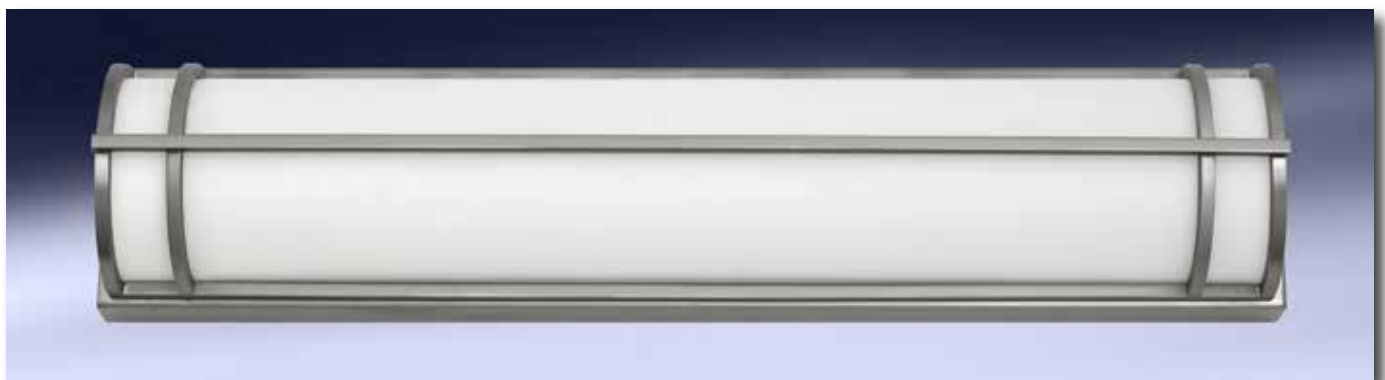

BSV252SI

Lamp Specifications:

- 25" x 5.25" Backplate (4.75" Ext.)
  - Brushed Steel Finish
- Takes (2) F17T8 17W Max Bulbs (bulbs not included)