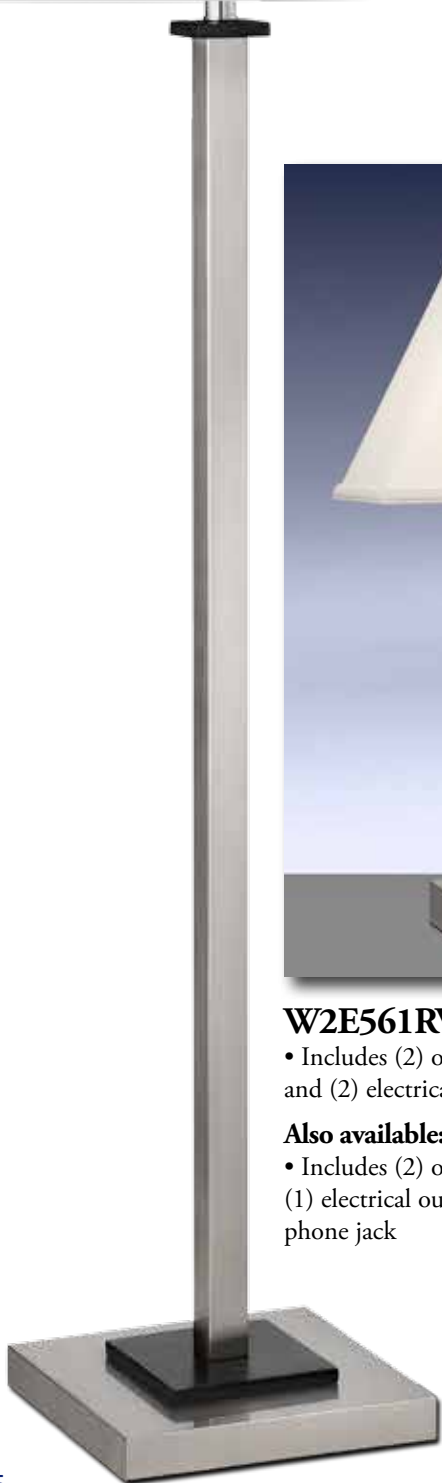

W2E561RWH 27" Desk Lamp

- Includes (2) on/off rocker base switches, twin-light and (2) electrical outlets

Also available: DP561RWH 27" Desk Lamp

- Includes (2) on/off rocker base switches, twin-light, (1) electrical outlet and (1) high speed compatible phone jack

W561SWH 29" Single Nightstand

- Includes (1) on/off rocker base switch, and (1) electrical outlet

Also available: WL2561SWH 29" Double Nightstand

- Includes twin-light with (2) on/off rocker base switches and (2) electrical outlets

Also available: 561SWH 29" Single Nightstand

- Includes (1) on/off rocker base switch

1561SWH 59" Floor Lamp

- Includes (1) on/off push-through switch

W8562SWH-WC 4.5" x 22" Double Wall Lamp

- Includes (2) on/off rocker base switches and (2) electrical outlets

- All portable wall lamps include a 24" wire cover
- Also available in hardwire W8561SWH-PM (Single) or W8562SWH-PM (Double)

W8561SWH-WC 4" x 6" Single Wall Lamp

- Includes (1) on/off rocker base switch and (1) electrical outlet